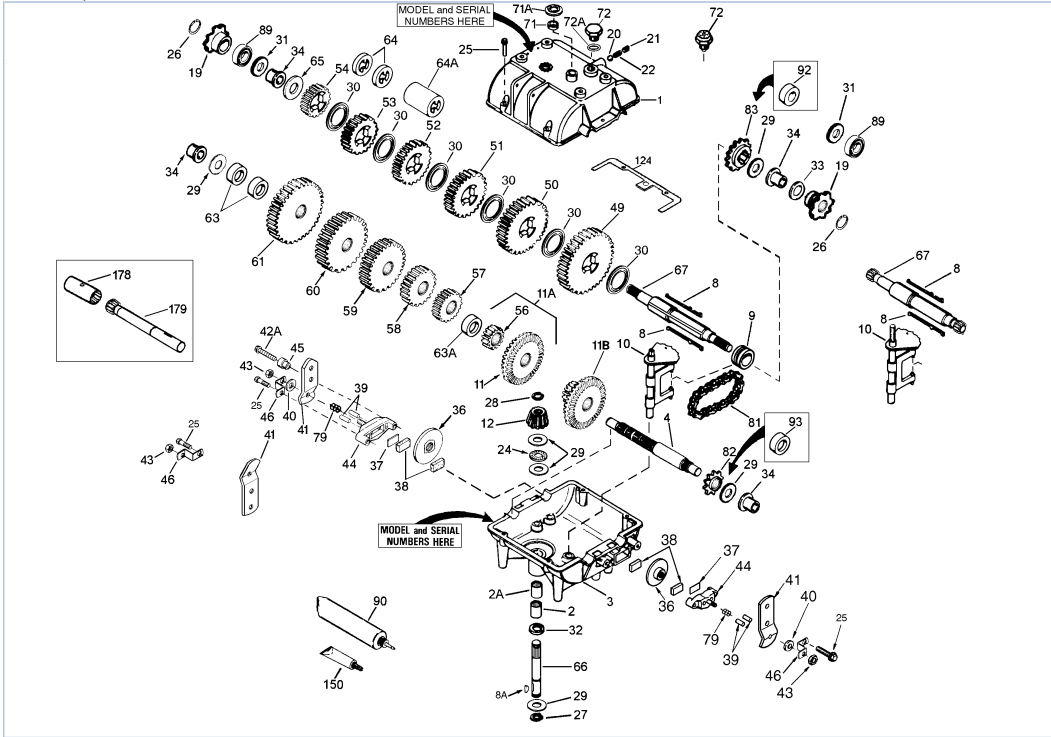

p700000.2 700-700-046 / Transmission

## Part List

p700000.2 700-700-046 / Transmission

REF #	ITEM #	DESCRIPTION	QTY	REMARK
1	772099A	Transmission Cover		
2	780086A	Needle Bearing		
2A	780142	Needle Bearing		
3	770090A	Transmission Case		
4	776134	Countershaft		
8	792089A	Shifter Key		
9	784266	Shift Collar		
10	784267	Shift Rod & Fork		
11	778154	Bevel Gear (42 teeth-steel)		
12	778153	Input Bevel Pinion (steel)		
20	792077A	Steel Ball, 5/16" dia.		
21	792078	Set Screw, 3/8-16 x 3/8"		
22	792079	Spring		
25	792073A	Screw, 1/4-20 x 1-1/4"		
27	792035	Retaining Ring		
28	788040	Retaining Ring		
29	780072	Thrust Washer		
30	780108	Thrust Washer		
30A	780108	Thrust Washer		
31	780065	Thrust Washer		
32	792001	"O" Ring		
34	780105A	Flanged Bushing		
49	778125	Spur Gear (35 teeth)		
50	778124A	Spur Gear (30 teeth)		
51	778250	Spur Gear (27 teeth)		
52	778123A	Spur Gear (25 teeth)		
53	778122A	Spur Gear (22 teeth)		
56	778136	Spur Gear (15 teeth-steel)		
57	778126A	Spur Gear (20 teeth)		
58	778249	Spur Gear (23 teeth)		
59	778127A	Spur Gear (25 teeth)		
60	778128A	Spur Gear (28 teeth)		
65	780139	Thrust Washer (stepped)		
66	776135	Input Shaft (3-11/16" long)		
67	776289A	Brake Shaft (8-13/16" long)		
71	788069	Square Cut Seal		
72	792074	Threaded Plug		
81	786081	Roller Chain (No. 41 chain, 24 links)		
82	786082	Sprocket (9 teeth)		
83	786083	Sprocket (18 teeth)		
89	780092	Ball Bearing		
90	788067B	Grease		32 oz. bottle Bentonite grease
150	788093A	Liquid Gasket RTV Silicone		

## Dealer Information

Dealer Name: Phone: